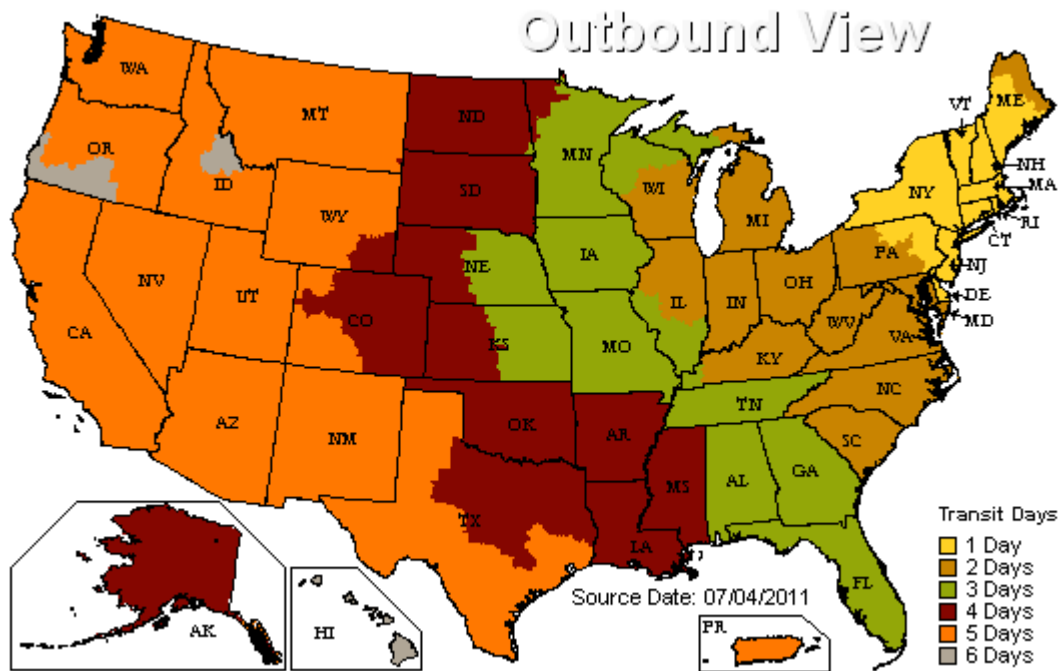

## U.S. Ground Map Results

Business days in transit from: LATHAM, NY 12110

Service Map colors may vary due to differences in hardware and software. This map is a general representation of UPS Ground transit times. For service availability and to calculate the delivery time for a package shipped between a specific origin and destination worldwide, select **Calculate Time & Cost** in the **Shipping** tab.